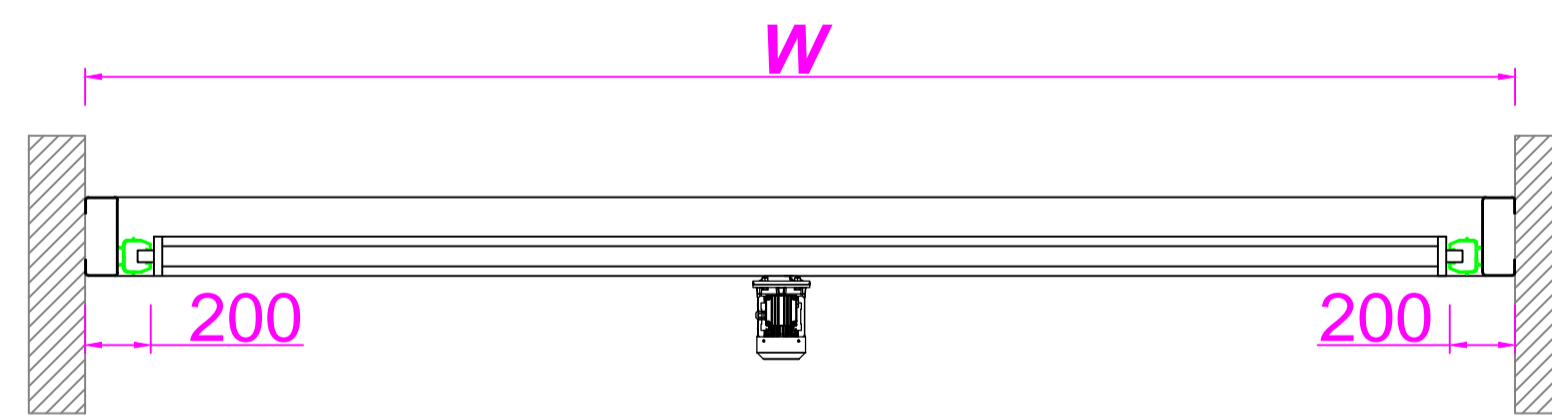

PLEASE SELECT THE PLAN DETAIL TYPES

BOTH SIDES FREE  
Clear Width (Wc) = W

WALL ON BOTH SIDES  
Clear Width (Wc) = W - 400

ONE SIDE FREE  
Clear Width (Wc) = W - 200

<b>Proje Adı / Project Name :</b>				<b>Miktar Quantity</b>		<b>PanoYeri Control Panel Location</b>		<b>Branda Rengi Fabric Color</b>				<b>Pencere Window</b>		<b>Kontrol ve Güvenlik Control and Safety Options</b>		<b>Voltaj Seviyesi Voltage Spec.</b>				
<b>Ürün Adı / Product Name :</b>		HANGAR DOOR (ALUMINIUM 120mm)		.....pcs.		Left	Right	L.Grey RAL 7038	D.Grey RAL 7046	L.Blue RAL 5015	Black	Available (row)	N/A	Pull Down Switch	Motion Dedector	Monophase (V)				
<b>ÖLÇÜLER / DIMENSIONS</b>																				
W (mm)		Hc (mm)		<b>NOTES:</b> * standard safety equipments : safety photocell * button control on the control panel (standard) * external button is included in the standard package				Orange RAL 2009	Green RAL 6005	Beige RAL 1014	White	<b>Metal Aksam Body Structure</b>		Remote	Loop Dedector	Triphase (V)				
Wl (mm)		Ht (mm)						D.Blue RAL 5002	Red RAL 3002	Yellow RAL 1003	Other			Galvanised (Standard)	Powder Coated (Optional)	Tower Photocell	Other	Frequency (Hz)		
Wr (mm)		HF (mm)																	Neutral (Yes/No)	
Wt (mm)																			Inverter (Yes/No)	