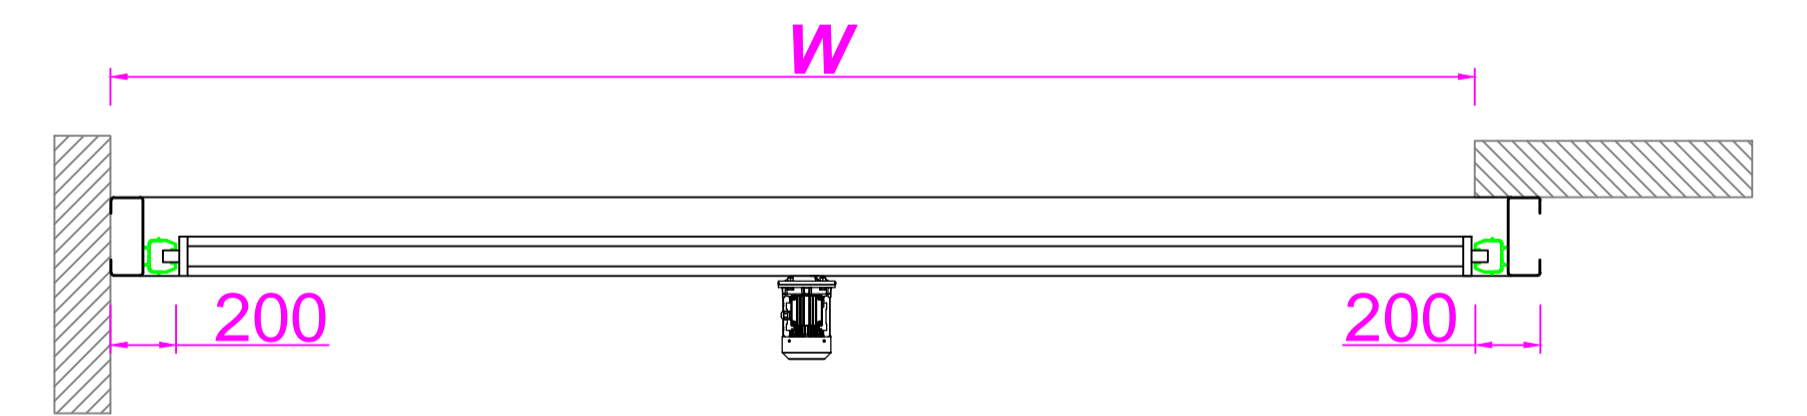

PLEASE SELECT THE PLAN DETAIL TYPES

BOTH SIDES FREE  
Clear Width (Wc) = W

WALL ON BOTH SIDES  
Clear Width (Wc) = W - 400

ONE SIDE FREE  
Clear Width (Wc) = W - 200

<b>Proje Adı / Project Name :</b>				<b>Miktar Quantity</b>		<b>PanoYeri Control Panel Location</b>		<b>Branda Rengi Fabric Color</b>				<b>Pencere Window</b>		<b>Kontrol ve Güvenlik Control and Safety Options</b>		<b>Voltaj Seviyesi Voltage Spec.</b>				
<b>Ürün Adı / Product Name :</b>		HANGAR DOOR (ALUMINIUM 120mm)		.....pcs.		Left	Right	L.Grey RAL 7038	D.Grey RAL 7046	L.Blue RAL 5015	Black	Available (row)	N/A	Pull Down Switch	Motion Dedector	Monophase (V)				
<b>ÖLÇÜLER / DIMENSIONS</b>																				
W (mm)		Hc (mm)		<b>NOTES:</b> * standard safety equipments : safety photocell * button control on the control panel (standard) * external button is included in the standard package				Orange RAL 2009	Green RAL 6005	Beige RAL 1014	White	<b>Metal Aksam Body Structure</b>		Remote	Loop Dedector	Triphase (V)				
Wl (mm)		Ht (mm)						D.Blue RAL 5002	Red RAL 3002	Yellow RAL 1003	Other			Galvanised (Standard)	Powder Coated (Optional)	Tower Photocell	Other	Frequency (Hz)		
Wr (mm)		HF (mm)																	Neutral (Yes/No)	
Wt (mm)																			Inverter (Yes/No)	