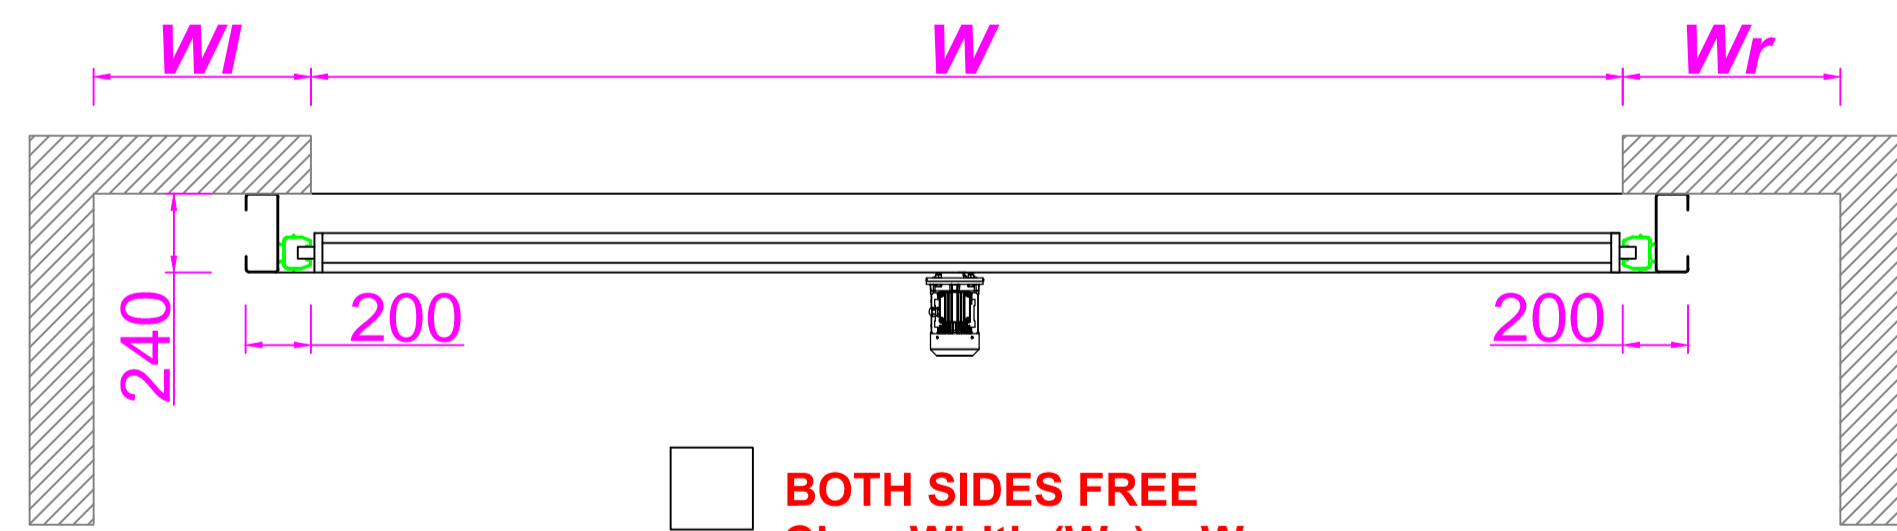

PLEASE SELECT THE PLAN DETAIL TYPES

BOTH SIDES FREE  
Clear Width (Wc) = W

WALL ON BOTH SIDES  
Clear Width (Wc) = W - 400

ONE SIDE FREE  
Clear Width (Wc) = W - 200

<b>Proje Adı / Project Name :</b>				<b>Miktar Quantity</b>		<b>PanoYeri Control Panel Location</b>		<b>Branda Rengi Fabric Color</b>				<b>Pencere Window</b>		<b>Kontrol ve Güvenlik Control and Safety Options</b>		<b>Voltaj Seviyesi Voltage Spec.</b>				
<b>Ürün Adı / Product Name :</b>		HANGAR DOOR (ALUMINIUM 120mm)		.....pcs.		Left	Right	L.Grey RAL 7038	D.Grey RAL 7046	L.Blue RAL 5015	Black	Available (row)	N/A	Pull Down Switch	Motion Dedector	Monophase (V)				
<b>ÖLÇÜLER / DIMENSIONS</b>																				
W (mm)		Hc (mm)		<b>NOTES:</b> * standard safety equipments : safety photocell * button control on the control panel (standard) * external button is included in the standard package				Orange RAL 2009	Green RAL 6005	Beige RAL 1014	White	<b>Metal Aksam Body Structure</b>		Remote	Loop Dedector	Triphase (V)				
Wl (mm)		Ht (mm)						D.Blue RAL 5002	Red RAL 3002	Yellow RAL 1003	Other			Galvanised (Standard)	Powder Coated (Optional)	Tower Photocell	Other	Frequency (Hz)		
Wr (mm)		HF (mm)																	Neutral (Yes/No)	
Wt (mm)																			Inverter (Yes/No)	