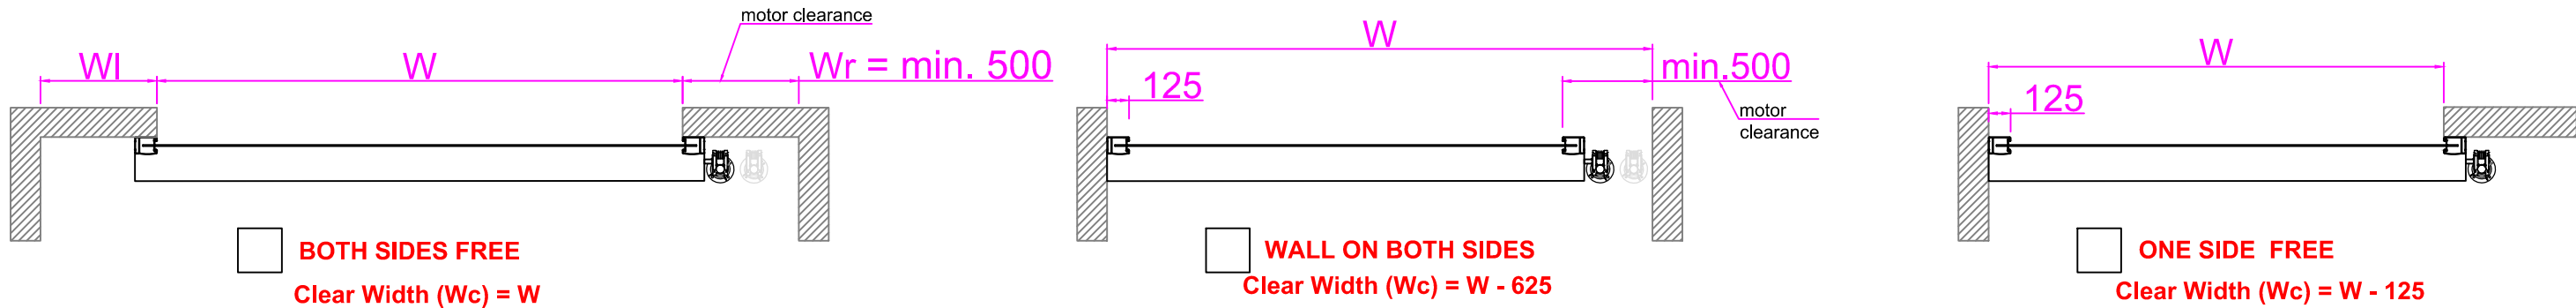

PLEASE SELECT THE PLAN DETAIL TYPES

Proje Adı / Project Name :		Miktar Quantity	Motor Yeri Motor Location			Branda Rengi Fabric Color				Pencere Window		Kontrol ve Güvenlik Control and Safety Options		Voltaj Seviyesi Voltage Spec.	
Ürün Adı / Product Name : PVC ROLLING DOOR		pcs.	Left	Center	Right	L.Grey RAL 7038	D.Grey RAL 7046	L.Blue RAL 5015	Black	Available	N/A	Pull Down Switch	Motion Dedector	Monophase (V)
ÖLÇÜLER / DIMENSIONS															
W (mm)		Hc (mm)	NOTES: * In the selection of galvanized body, guides are produced with a width of 100 mm. * standard safety equipments : safety photocell * button control on the control panel (standard) * external button is included in the standard package												
Wl (mm)		Ht (mm)													
Wr (mm)		Hf (mm)													
Wt (mm)															
						Orange RAL 2009	Green RAL 6005	Beige RAL 1014	White	Metal Aksam Body Structure		Remote	Loop Dedector	Frequency (Hz)	
						D.Blue RAL 5002	Red RAL 3002	Yellow RAL 1003	Other			Aluminium (Standard)	Galvanised (Optional)	Tower Photocell	Other
														Inverter (Yes/No)	