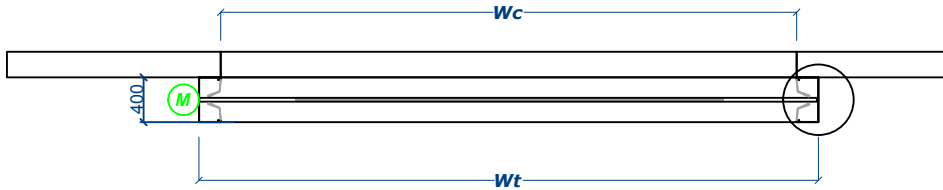

Front View (Closed)

Plan View

Section View

Front View (Opened)

DIMENSIONS

Wc (mm)		Hc (mm)	
Wt (mm)		Ht (mm)	
Wl (mm)		Hf (mm)	
Wr (mm)			

ONAY
Confirmation**Proje Adı ve Detaylar / Project Name and Details**

PVC Cold Saver Folding Door

Çizen / Drawn By

Proje Müdürü / Prj.Mgr.

Kontrol / Checked By

Tarih / Date

Opsiyonel Özellikler / Optional FeaturesBranda Rengi
Fabric ColorMetal Aksam
Body StructurePencere
Clear SectionKontrol ve Güvenlik
Opsiyonları
Control and Safety
Options

Grey	Blue	Red	Yellow	Orange	Green	Other	
Galvanised (S)	Powder Coated (O)		Motor Yeri Motor Side		Left	Right	Center
No	Yes		Tower Photocell		Others		
Pull Down Switch	Remote	Radar	Loop				