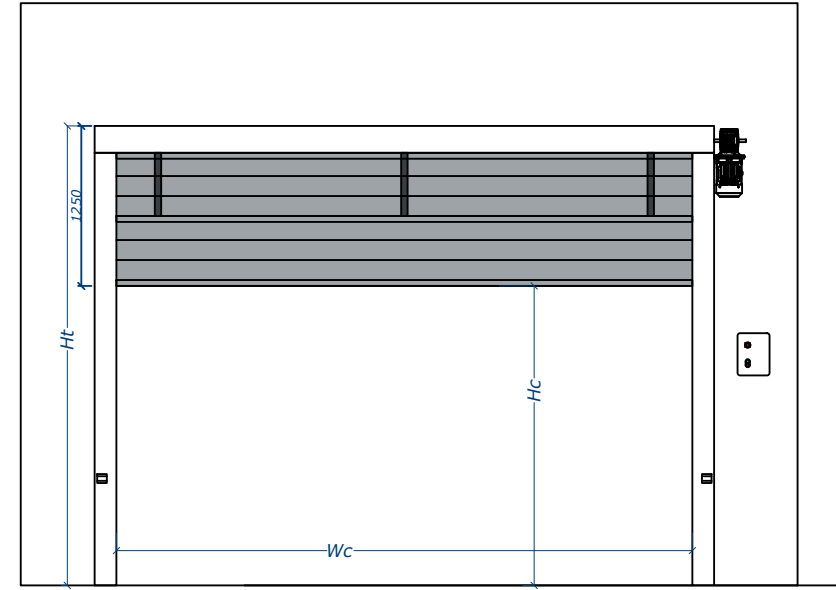

Front View (Closed)

Plan View

Section View

Front View (Opened)

DIMENSIONS

Wc (mm)		Hc (mm)	
Wt (mm)		Ht (mm)	
Wl (mm)		Hf (mm)	
Wr (mm)			

ONAY
Confirmation**Proje Adı ve Detaylar / Project Name and Details**

PVC Cold Saver Folding Door

Çizen / Drawn By

Proje Müdürü / Prj.Mgr.

Kontrol / Checked By

Tarih / Date

Opsiyonel Özellikler / Optional FeaturesBranda Rengi
Fabric ColorMetal Aksam
Body StructurePencere
Clear SectionKontrol ve Güvenlik
Opsiyonları
Control and Safety
Options