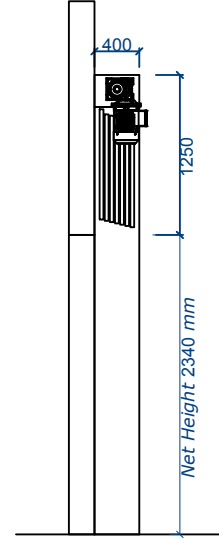

Front View (Closed)

Plan View

Section View

Front View (Opened)

DIMENSIONS

Wc (mm)		Hc (mm)	
Wt (mm)		Ht (mm)	
Wl (mm)		Hf (mm)	
Wr (mm)			

ONAY
Confirmation**Proje Adı ve Detaylar / Project Name and Details**